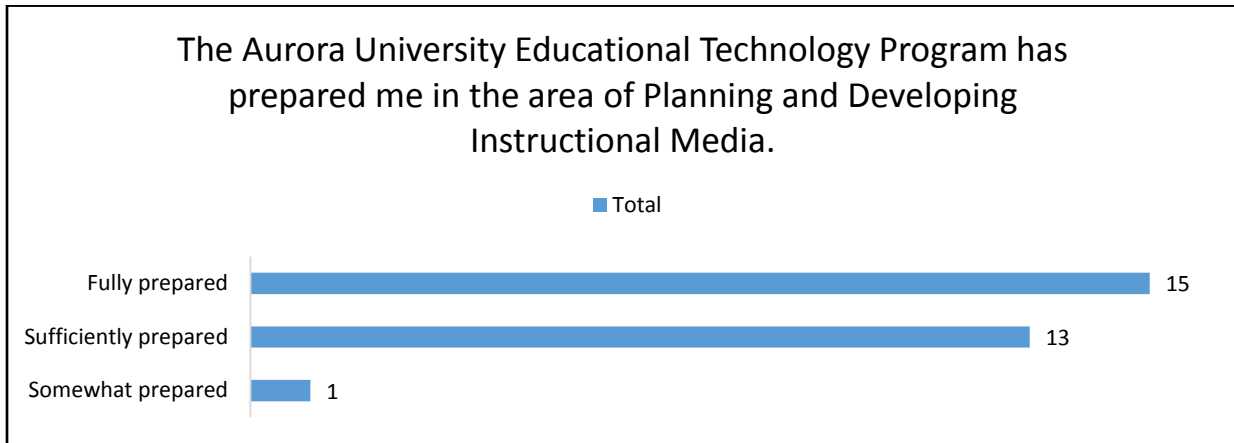

**For the following questions, please indicate the level to which the Aurora University MAET Educational Technology Program prepared you to be successful in the areas indicated.**

The Aurora University Educational Technology Program has prepared me in the area of Managing an Instructional Technology Program.