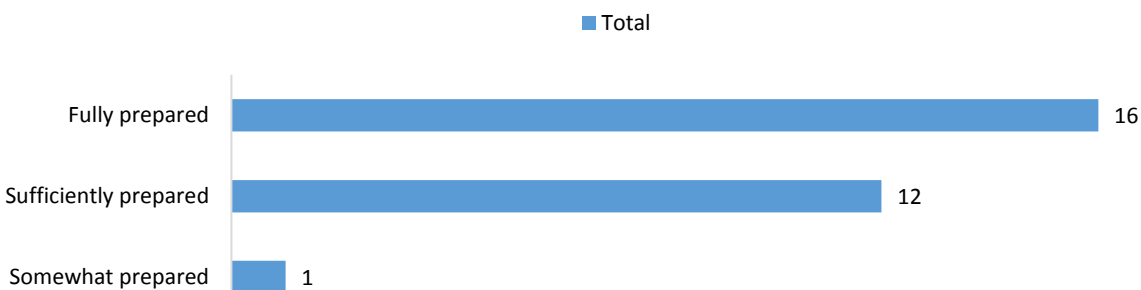

The Aurora University Educational Technology Program has prepared me in the area of Distance Learning.