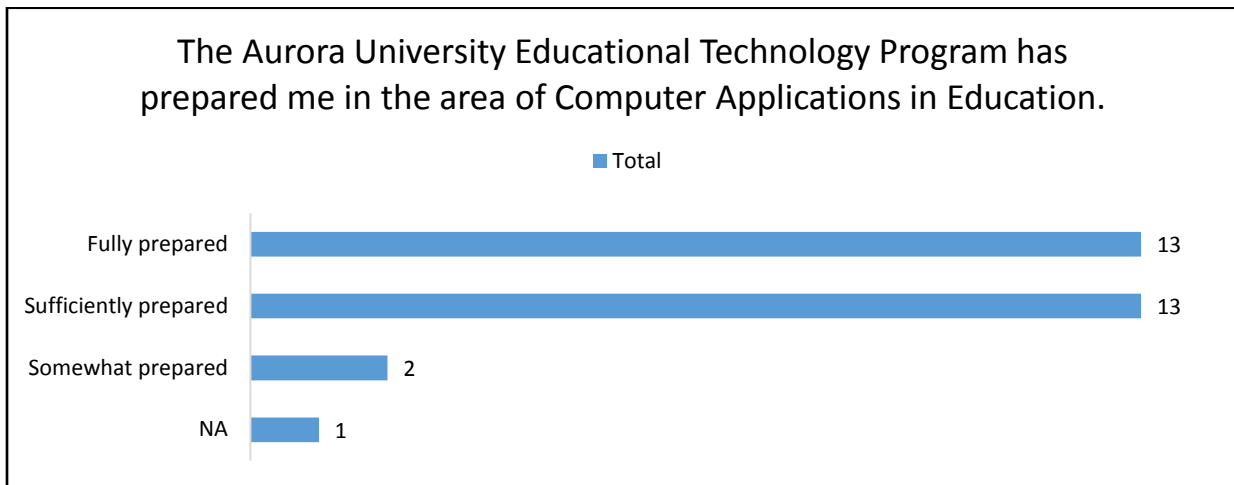

**For the following questions, please indicate the level to which the Aurora University MAET Educational Technology Program prepared you to be successful in the areas indicated.**

The Aurora University Educational Technology Program has prepared me in the area of Managing an Instructional Technology Program.

The Aurora University Educational Technology Program has prepared me in the area of Leading Staff Development in Educational Technology.

The Aurora University Educational Technology Program has prepared me in the area of Distance Learning.