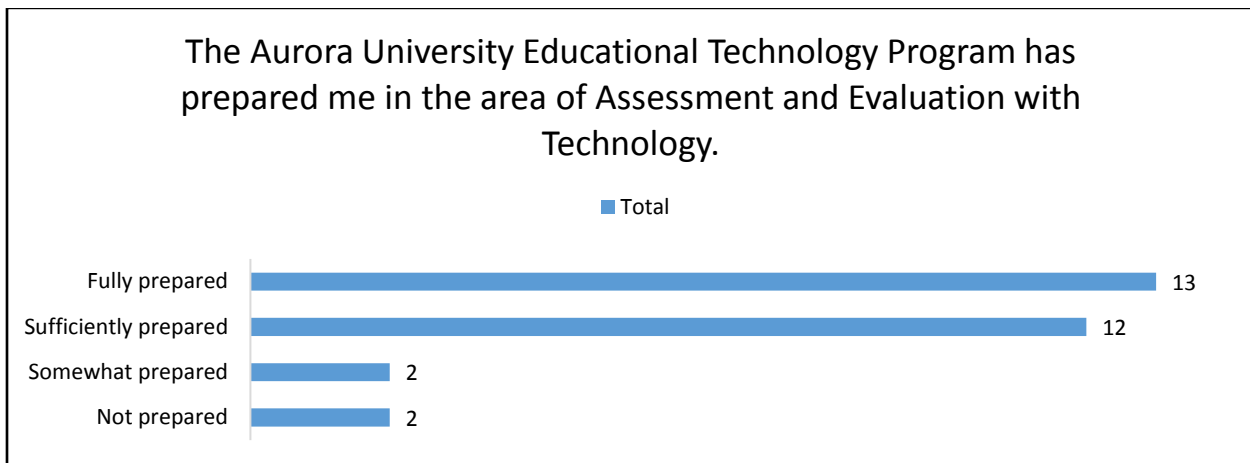

**For the following questions, please indicate the level to which the Aurora University MAET Educational Technology Program prepared you to be successful in the areas indicated.**

The Aurora University Educational Technology Program has prepared me in the area of Managing an Instructional Technology Program.